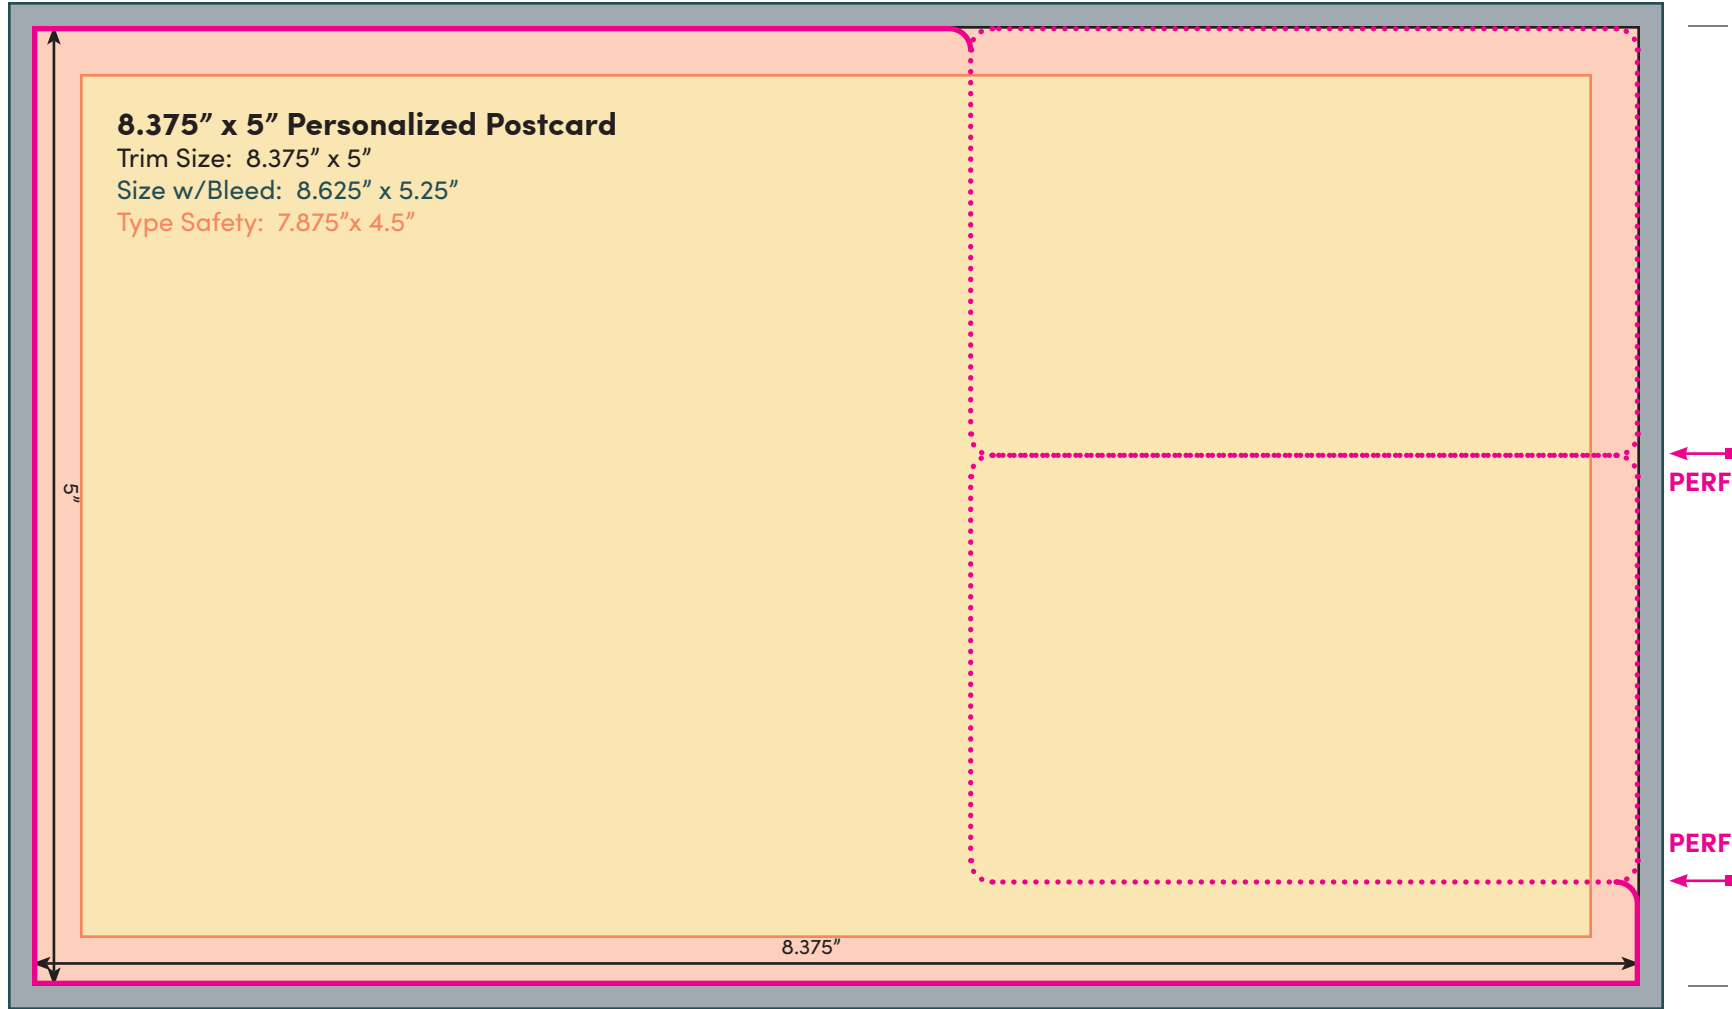

DOUBLE PUNCH CARD WITH DIE

DOUBLE PUNCH CARD WITH DIE

PERF

8.375" x 5" Personalized Postcard

Trim Size: 8.375" x 5"

Size w/Bleed: 8.625" x 5.25"

Type Safety: 7.875" x 4.5"

Option 1 - Colored Background

USPS requires this address label to accompany its postage paid mail. Should you receive this card without accompanying mail, notify your local postmaster.

8.375"

PERF

PERF

PERF

DOUBLE PUNCH CARD WITH DIE

PERF

8.375" x 5" Personalized Postcard

Trim Size: 8.375" x 5"

Size w/Bleed: 8.625" x 5.25"

Type Safety: 7.875" x 4.5"

Add'l Live Area for Text and Art

3.625 x 1

(No client/store addresses can go in this area)

19975 Victor Parkway
Livonia, MI 48152

PERF

8.375" x 5" Personalized Postcard

Trim Size: 8.375" x 5"

Size w/Bleed: 4.625" x 5.25"

Type Safety: 4.25" x 4.5"

PERF

5"

Option 3 - White Mailing Side