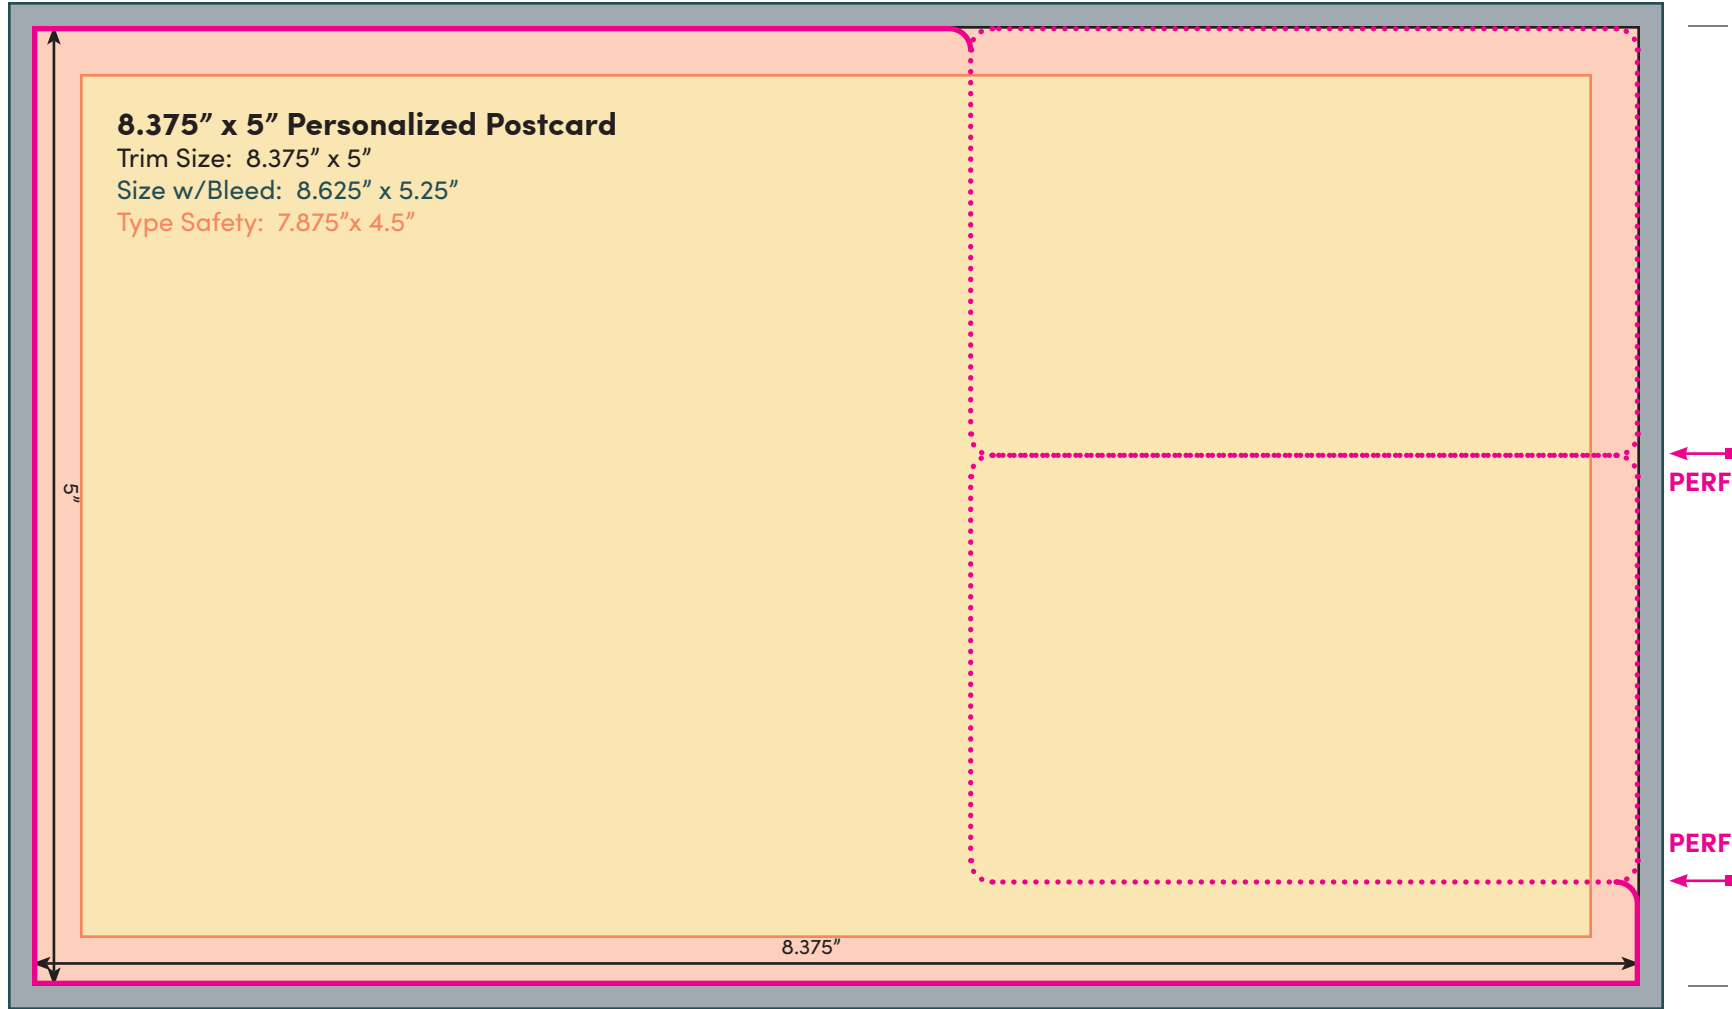

DOUBLE PUNCH CARD WITH DIE

DOUBLE PUNCH CARD WITH DIE

PERF

8.375" x 5" Personalized Postcard

Trim Size: 8.375" x 5"

Size w/Bleed: 8.625" x 5.25"

Type Safety: 7.875" x 4.5"

Option 1 - Colored Background

USPS requires this address label to accompany its postage paid mail. Should you receive this card without accompanying mail, notify your local postmaster.

8.375"

5"

PERF

PERF

PERF

DOUBLE PUNCH CARD WITH DIE

PERF

8.375" x 5" Personalized Postcard

Trim Size: 8.375" x 5"

Size w/Bleed: 8.625" x 5.25"

Type Safety: 7.875" x 4.5"

Add'l Live Area for Text and Art

3.625 x 1

(No client/store addresses can go in this area)

8.375" x 5" Personalized Postcard

Trim Size: 8.375" x 5"

Size w/Bleed: 4.625" x 5.25"

Type Safety: 4.25" x 4.5"

Option 3 - White Mailing Side

19975 Victor Parkway
Livonia, MI 48152

save

ECR
PRSRT STD
US Postage
PAID
V