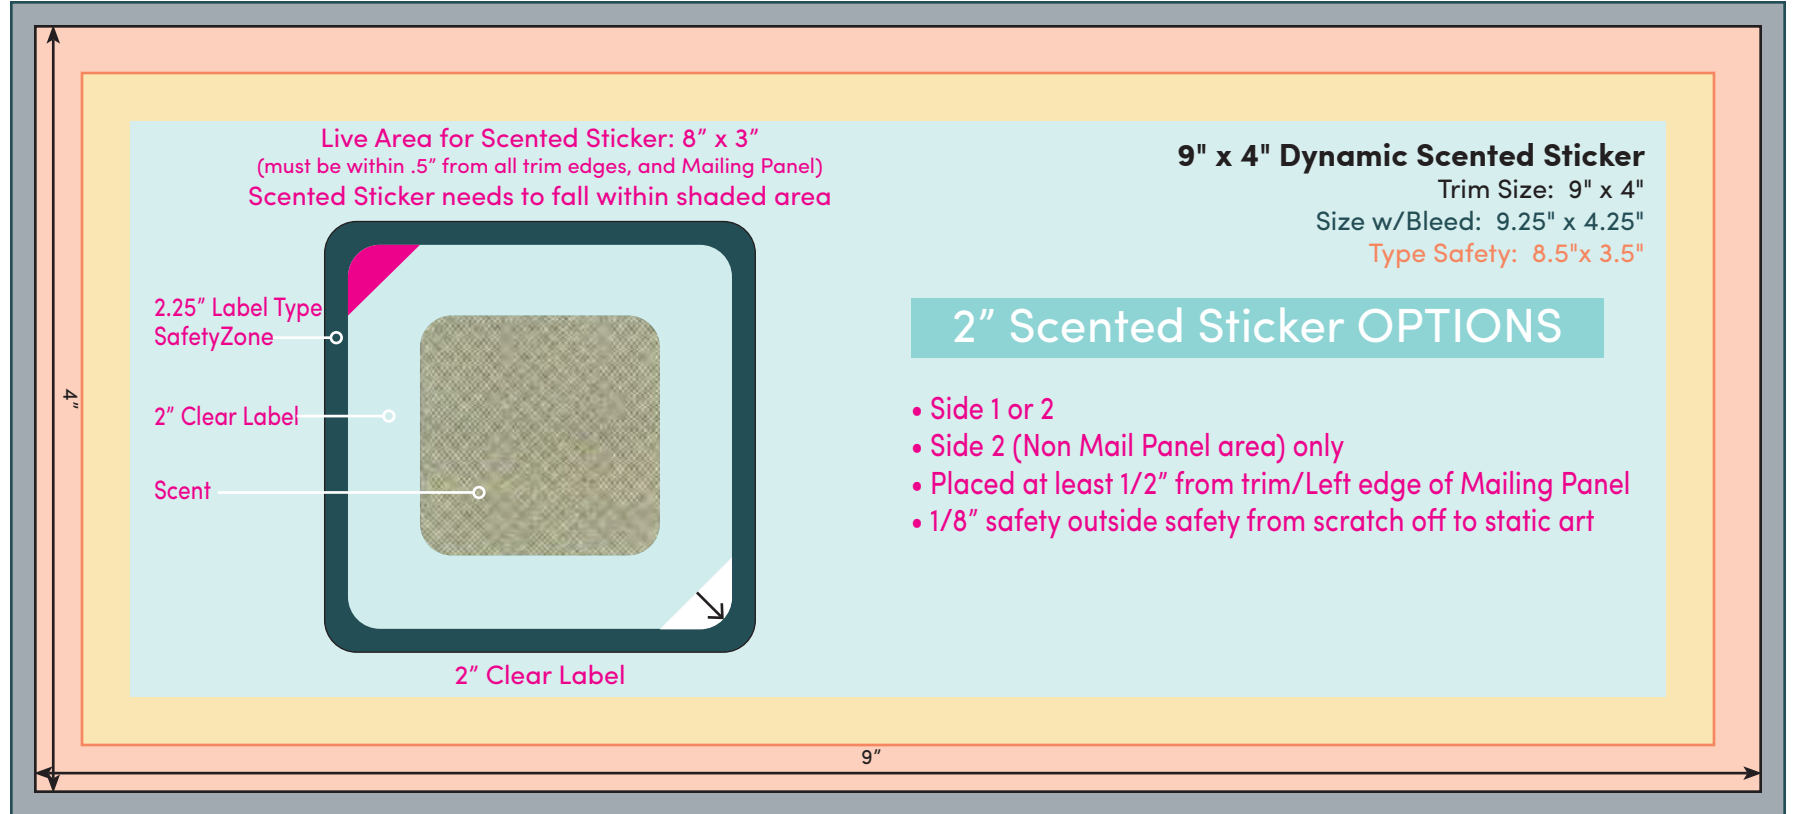

SCENTED STICKER - FRONT

2" Scented Sticker OPTIONS

- Side 1 or 2
- Side 2 (Non Mail Panel area) only
- Placed at least 1/2" from trim/Left edge of Mailing Panel
- 1/8" safety outside safety from scratch off to static art

SCENTED STICKER - BACK

9" x 4" Dynamic Scented Sticker

Trim Size: 9" x 4"

Size w/Bleed: 9.25" x 4.25"

Type Safety: 8.5"x 3.5"

2" Scented Sticker OPTIONS

- Side 1 or 2
- Side 2 (Non Mail Panel area) only
- Placed at least 1/2" from trim/Left edge of Mailing Panel
- 1/8" safety outside safety from scratch off to static art