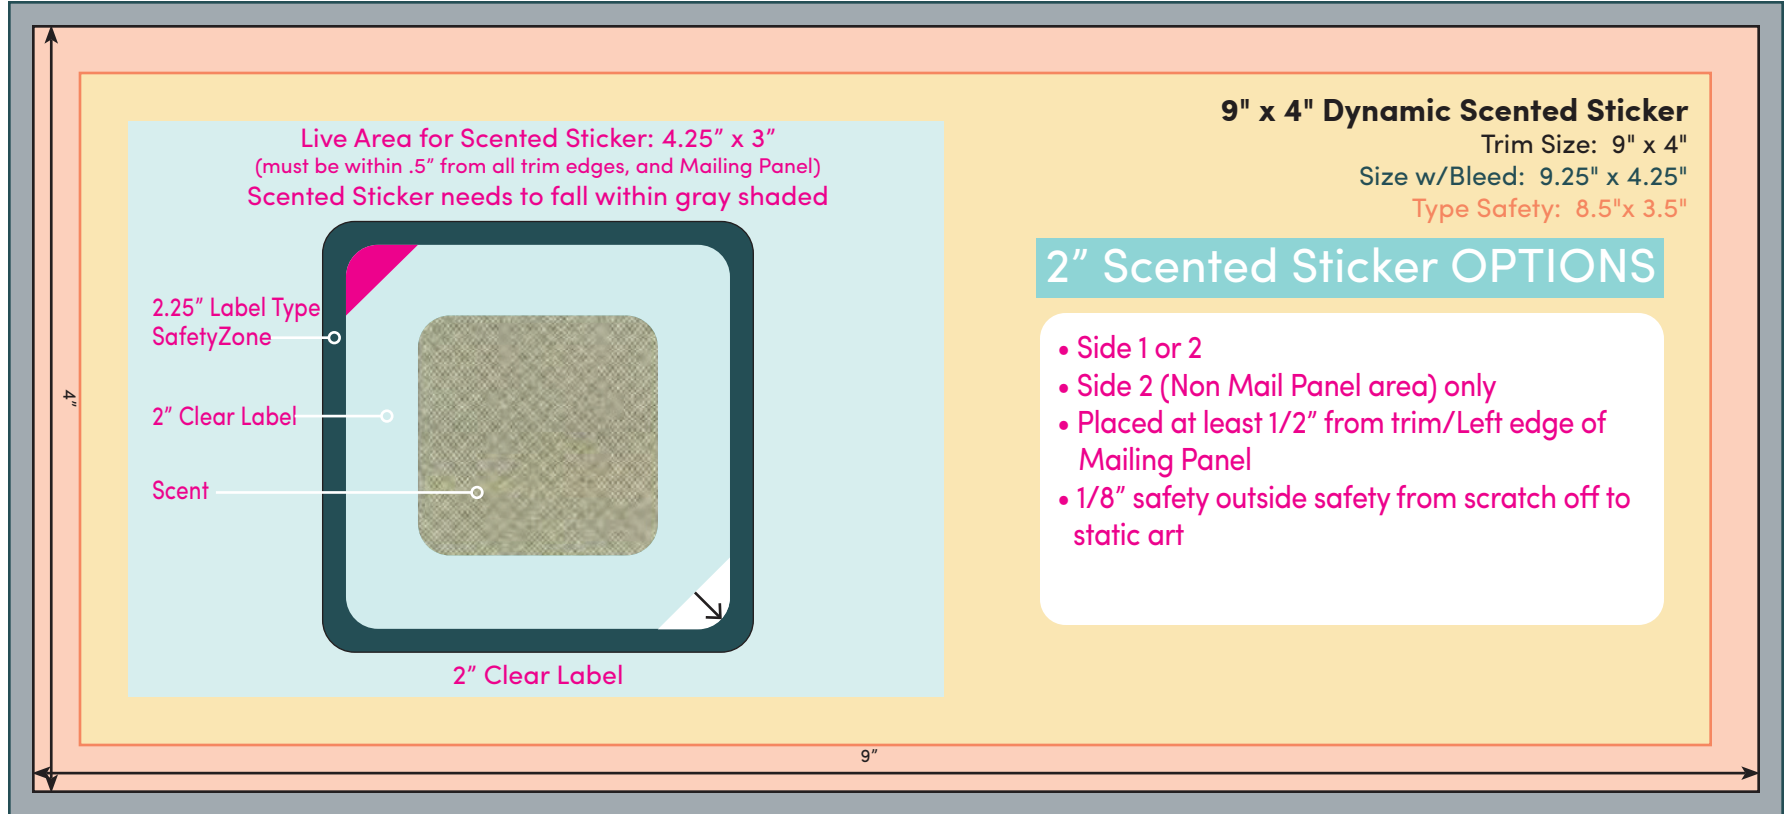

SCENTED STICKER - FRONT

2" Scented Sticker OPTIONS

- Side 1 or 2
- Side 2 (Non Mail Panel area) only
- Placed at least 1/2" from trim/Left edge of Mailing Panel
- 1/8" safety outside safety from scratch off to static art

SCENTED STICKER - BACK

9" x 4" Dynamic Scented Sticker

Trim Size: 9" x 4"

Size w/Bleed: 9.25" x 4.25"

Type Safety: 8.5"x 3.5"

2" Scented Sticker OPTIONS

- Side 1 or 2
- Side 2 (Non Mail Panel area) only
- Placed at least 1/2" from trim/Left edge of Mailing Panel
- 1/8" safety outside safety from scratch off to static art