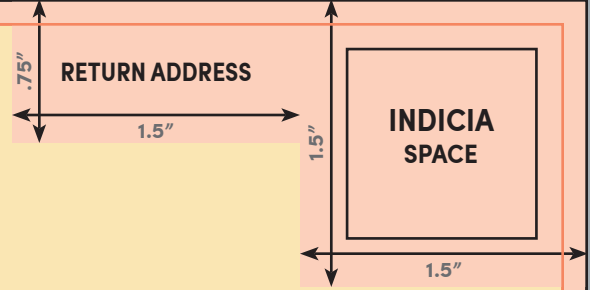

2pg_B_9x6_Solo Direct Mail Postcard

Trim Size: 9" x 6"

Size w/Bleed: 9.25" x 6.25"

Type Safety: 8.75" x 5.75"

6"

**Note: For consumer privacy,
Please ensure that the coupon(s)
do not back up to the address block**

9"

2pg_B_9x6_Solo Direct Mail Postcard

Trim Size: 9" x 6"

Size w/Bleed: 9.25" x 6.25"

Type Safety: 8.75" x 5.75"

9"

9"